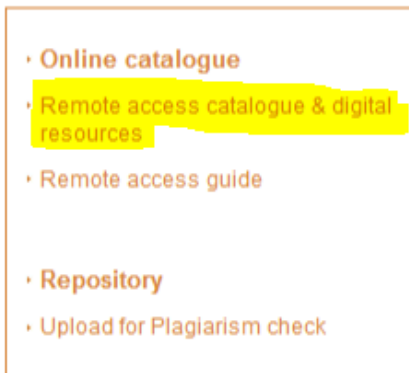

Guide: New Remote Access

Library catalogue including licensed resources & other digital services

CONTACT

Main Library
Mirabellplatz 1
5020 Salzburg

Tel: +43 (0) 662 6198 4000
E-Mail: bibliothek@moz.ac.at

 Facebook Group
Universitätsbibliothek Mozarteum

The link to the new remote access can be found on the [library page](#). If you want to use the library catalogue or digital resources from off campus, use the following link from now on: [Remote Access Catalogue & Digital Resources](#) (See screenshot on the left). Log in to the new window with your regular Moz-Online data (screenshot on the right).

After logging in successfully you will get an overview of the digital resources offered, including the library catalogue [MozSearch](#).

If you access the catalogue from here, you will have access to the resources integrated there that are subject to licensing (e.g. RILM, various digital journals & e-books). Don't forget to log in again to the catalogue itself to get the full number of hits and to be able to order media.